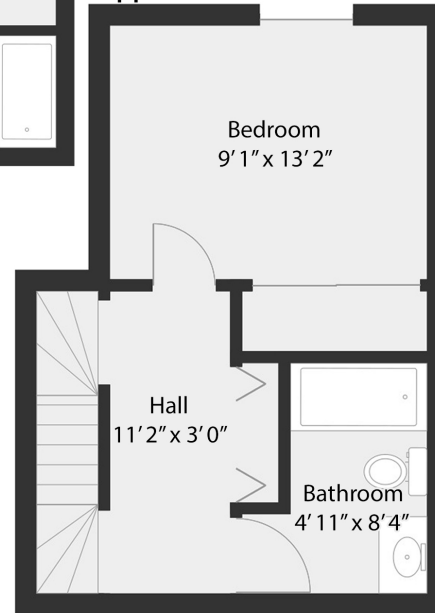

**Main Floor**

**Top Floor**

**Upper Floor**

Main	512 sf
Upper	318 sf
Top Floor	300 sf
<b>GRAND TOTAL*</b>	<b>1,130 sf</b>

Listed By:  
**Ashley Smith & Tiann Pham**  
Klein Group | Royal LePage City Centre

**FREE 24/7 LISTING INFO & PRICING**  
**PLEASE CALL:**  
**604 684 8844 x518**

\*Area professionally measured. Calculations taken to exterior of exterior walls & centre of demising walls. Not intended for architectural or construction use.