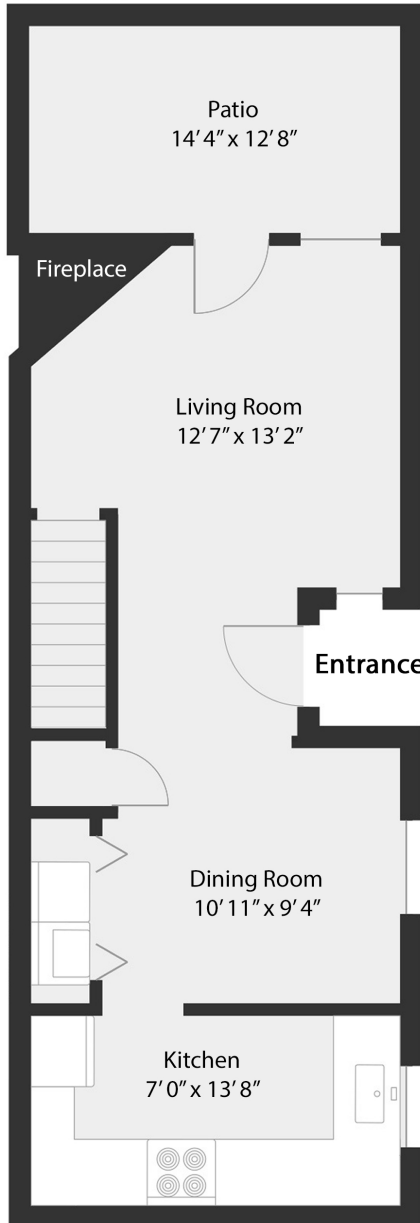

**Main Floor**

**Top Floor**

**Upper Floor**

Main	512 sf
Upper	318 sf
Top Floor	300 sf
<b>GRAND TOTAL*</b>	<b>1,130 sf</b>

Listed By:  
**Ashley Smith & Tiann Pham**  
Klein Group | Royal LePage City Centre

**FREE 24/7 LISTING INFO & PRICING**  
**PLEASE CALL:**  
**604 684 8844 x518**

\*Area professionally measured. Calculations taken to exterior of exterior walls & centre of demising walls. Not intended for architectural or construction use.